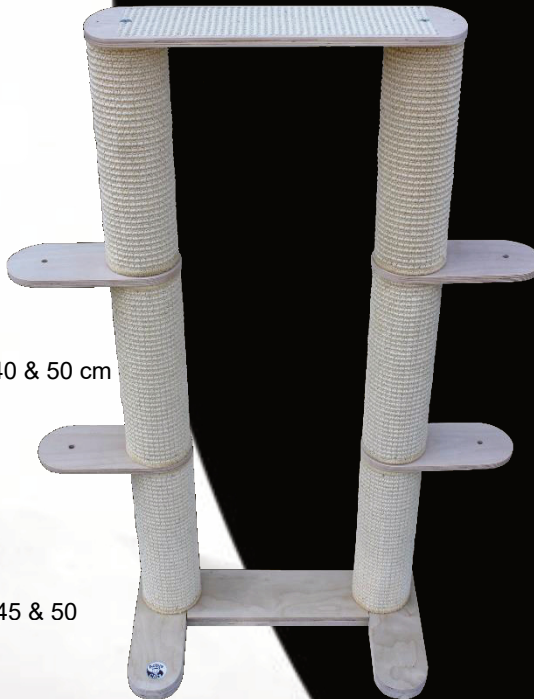

House Ø:40 & 50 cm

Cuddly pillow Ø:40 & 50 cm

Hammocks Ø:45 & 50