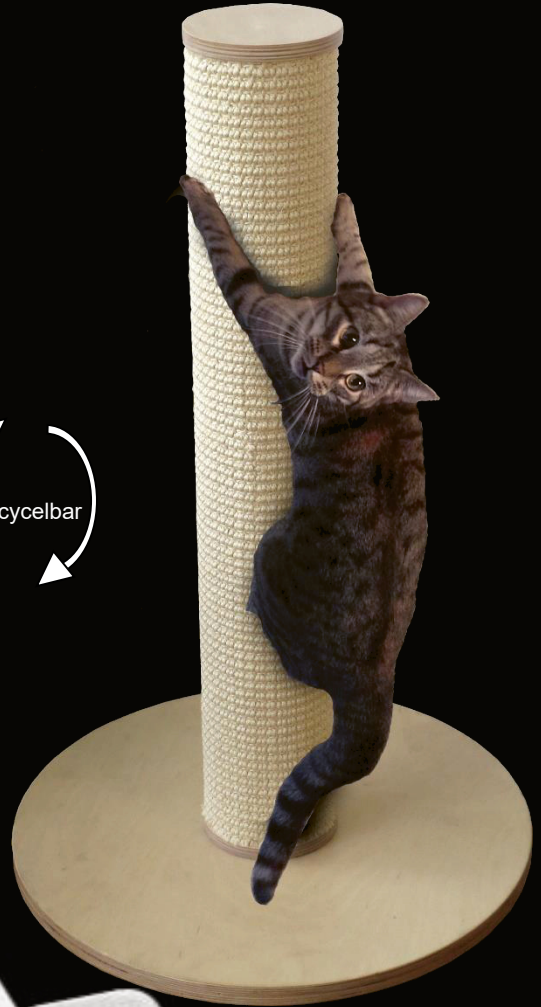

Trunk: natural sisal 60 cm
base: Birch plywood Ø: 40 cm
Nr. AC-20310

Trunk: Sisal Black 80 cm
base: Birch plywood Ø: 50 cm
Nr. AC-20311

Lux - Cat Tribe Ø:13 cm

Trunk: natural sisal 80 cm
base: Birch plywood Ø: 50 cm
Nr. AC-10401

Trunk: Sisal Black 80 cm
base: Birch plywood Ø: 50 cm
Nr. AC-20401

Running boards

Combined from flats

Scratching boards and 2 angle brackets in natural and black

Scratching board medium
17 x 59 cm
Angle brackets 2x

natural Nr. AC-10179
Black Nr. AC-20179

Scratching board Large 17 x 119 cm
Angle brackets 2x

natural Nr. AC-10180
Black Nr. AC-20180

Unique pet products

Scratching board
119 cm pattern

X-Tree

A new style with Danish design base
made of 25 mm wood 14 x 60 cm
sisal trunk 80 cm Ø:13 cm