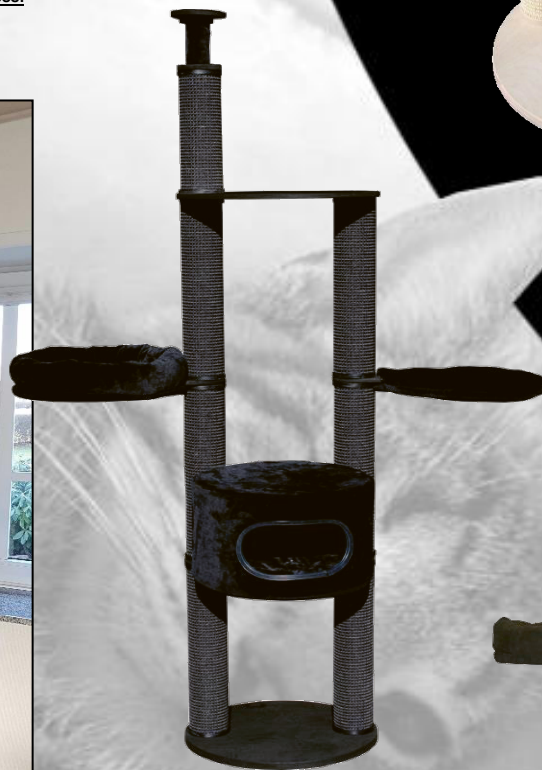

Norwegian

Floor-to-ceiling model

Incl. ceiling tensioner with non-slip rubber. The covers can be easily washed without having to dismantle the system.

Tribes: 6 x 60 cm	Ø:13 cm
Ceiling tube 45 cm	Ø:13 cm
Cuddly pillow	Ø:50 cm
House H:30 cm	Ø:50 cm
Hammocks	Ø:50 cm
Lying area	Ø:60 cm
Base: birch plywood with non-slip rubber.	Ø:60 cm

Plush

Natural Sisal	Black Sisal
Cream AC-10850	AC-20850
Black AC-10851	AC-20851
Grey AC-10852	AC-20852

Kitten control

Position the house so that your kittens have easy access.

235 – 250 cm

model
with NannoCat