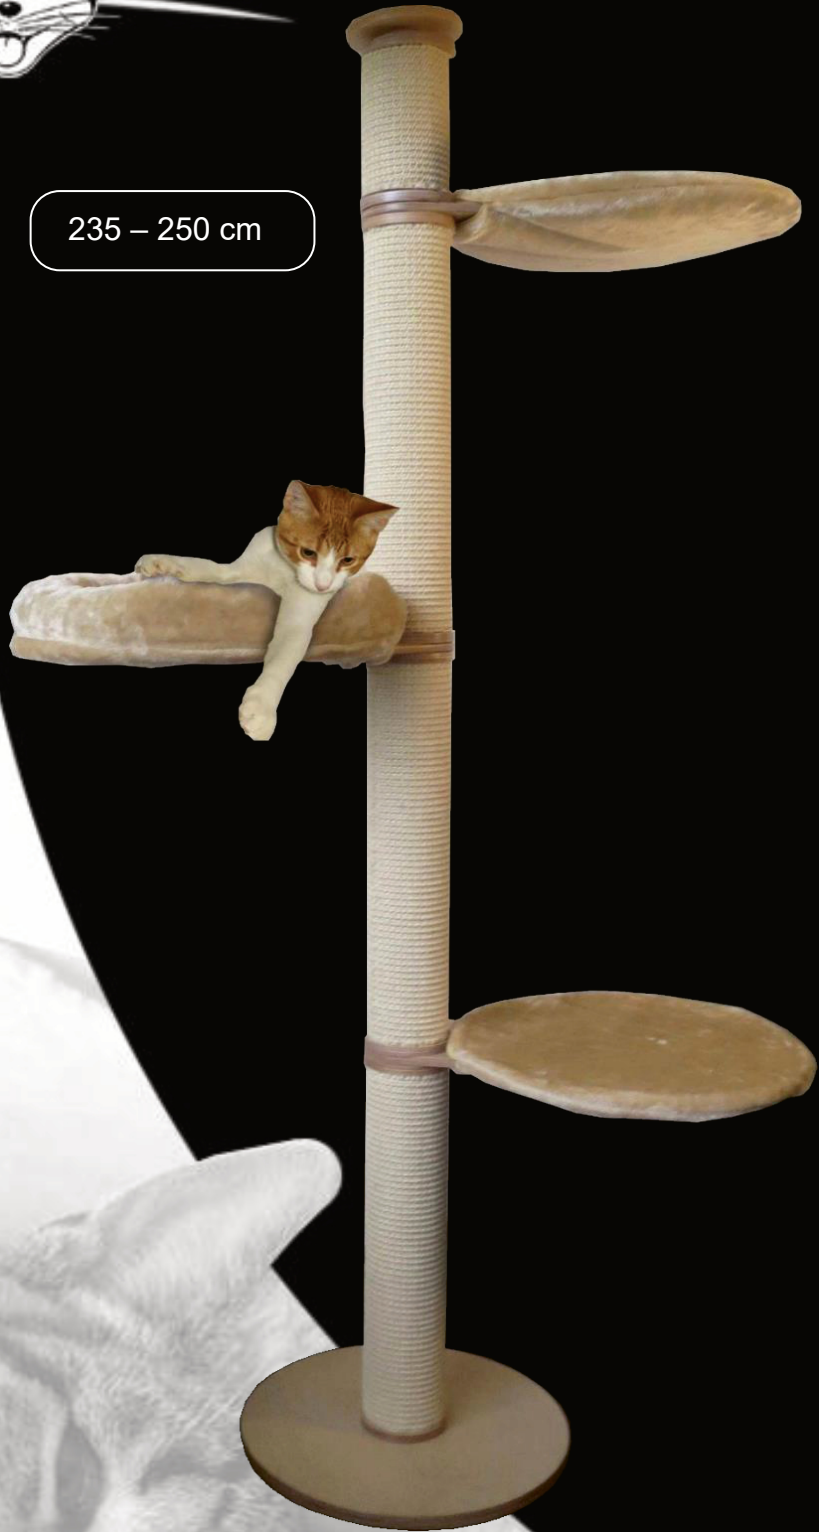

Replaceable

Recyclable

Washable

Non-slip

Domestic

Floor-to-ceiling model

Incl. ceiling tensioner with non-slip rubber.
The covers can be easily washed without having to dismantle the system.

235 – 250 cm

Tribes:	3 x 60 cm	Ø:13 cm
Ceiling tube	45 cm	Ø:13 cm
Lying area		Ø:40 cm
Cuddly pillow		Ø:40 cm
Hammocks		Ø:40 cm
Base: birch plywood		Ø:40 cm
with non-slip rubber.		

Natural Sisal
Cream AC-10710
Black AC-10711
Grey AC-10712