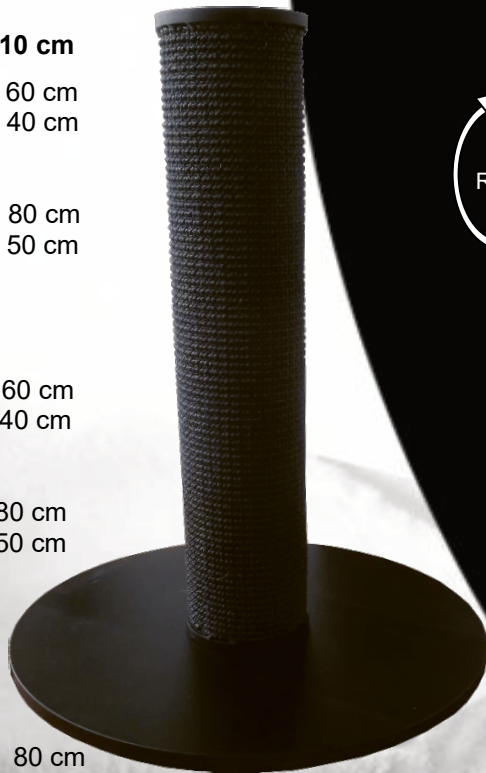

Cat trunk and running board

Tube diameter 10 and 13 cm 100% heavy sisalberber base made of birch plywood with non-slip rubber.

Recyclable trunks

Interchangeable trunks

Cat trunk nature Ø:10 cm

Trunk: natural sisal 60 cm
base: Birch plywood Ø: 40 cm
Nr. AC-10310

Trunk: natural sisal 80 cm
base: Birch plywood Ø: 50 cm
Nr. AC-10311

Black cat trunk Ø:10 cm

Trunk: natural sisal 60 cm
base: Birch plywood Ø: 40 cm
Nr. AC-20310

Trunk: Sisal Black 80 cm
base: Birch plywood Ø: 50 cm
Nr. AC-20311

Lux - Cat Tribe Ø:13 cm

Trunk: natural sisal 80 cm
base: Birch plywood Ø: 50 cm
Nr. AC-10401

Trunk: Sisal Black 80 cm
base: Birch plywood Ø: 50 cm
Nr. AC-20401

Running boards

Combined from flats

Scratching boards and 2 angle brackets in natural and black

Scratching board medium
17 x 59 cm
Angle brackets 2x

natural Nr. AC-10179
Black Nr. AC-20179

Scratching board Large 17 x 119 cm
Angle brackets 2x

natural Nr. AC-10180
Black Nr. AC-20180

Unique pet products

Scratching board
119 cm pattern