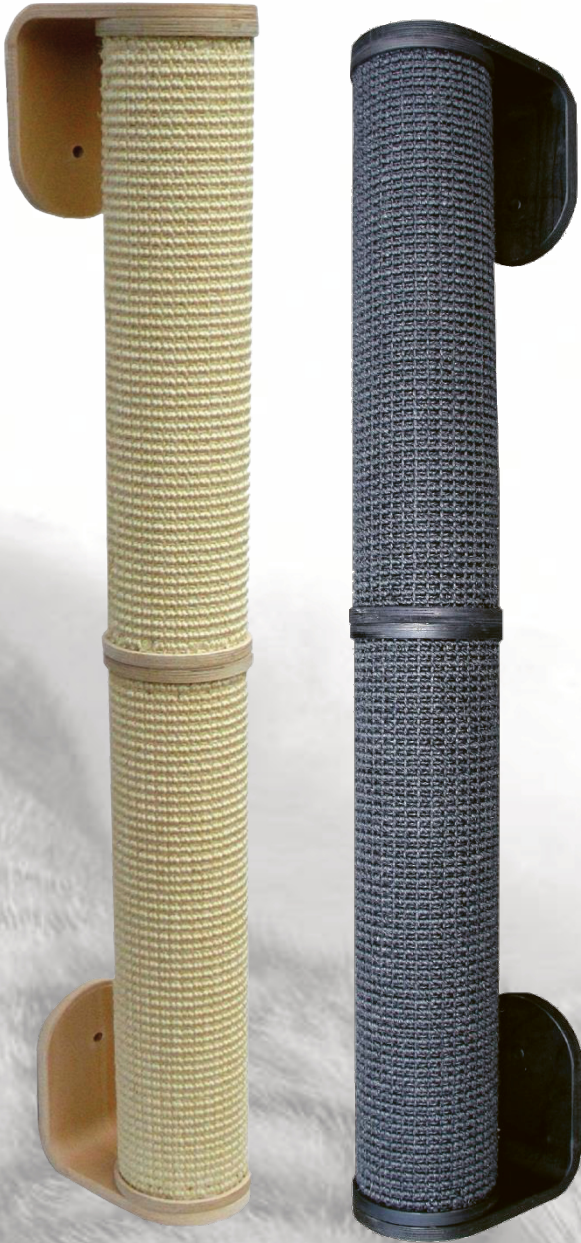

WAND logs

New innovative solution

Lying surfaces are available separately

Wandsäule einzeln

1 x 80 cm Ø: 13 cm
2 x Winkel Halterung

The houses are sold separately

Active Cats

Wall pillar single

Natural Sisal AC-40110
Black Sisal AC-40210

Lying surfaces Ø 45 cm

Cream AC-90074
Black AC-90075
Grey AC-90076

House Ø: 40 cm

Cream AC-90101
Black AC-90102
Grey AC-90103

Additional lying surfaces, houses, logs and holders are available separately

Double column 160 cm

2 x 80 cm Ø: 13 cm
2 x Angle bracket

Horizontally and vertically

Lying surfaces are available separately

Double column

Natural Sisal AC-40120
Black Sisal AC-40220

Lying surface Ø 40 cm

Cream AC-90074
Black AC-90075
Grey AC-90076