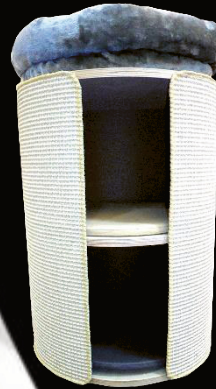

NannoCat

Light AC-60503	AC-60603
Dark AC-60504	AC-60604
Red AC-60505	AC-60605
Blue AC-60506	AC-60606
Turq* AC-60507	AC-60607