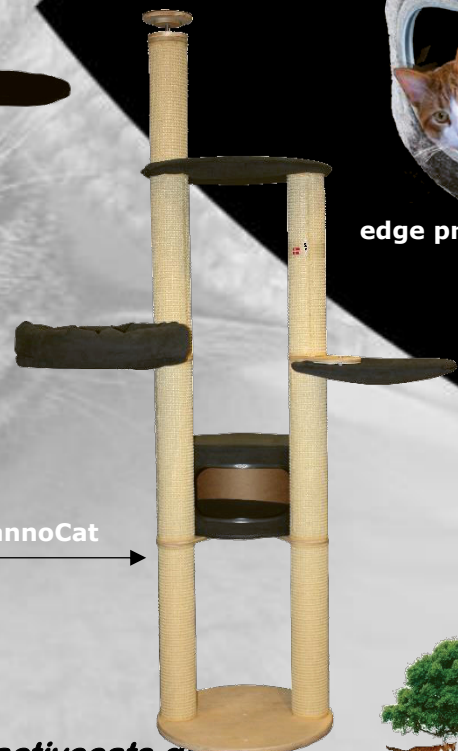

Norwegian

Floor-to-ceiling model

Incl. ceiling tensioner with non-slip rubber. The covers can be easily washed without having to dismantle the system.

Tribes: 6 x 60 cm	Ø:13 cm
Ceiling tube 45 cm	Ø:13 cm
Cuddly pillow	Ø:50 cm
House H:30 cm	Ø:50 cm
Hammocks	Ø:50 cm
Lying area	Ø:60 cm
Base: birch plywood with non-slip rubber.	Ø:60 cm

Plush

Natural Sisal	Black Sisal
Cream AC-10850	AC-20850
Black AC-10851	AC-20851
Grey AC-10852	AC-20852

Kitten control

Position the house so that your kittens have easy access.

235 – 250 cm

model
with NannoCat