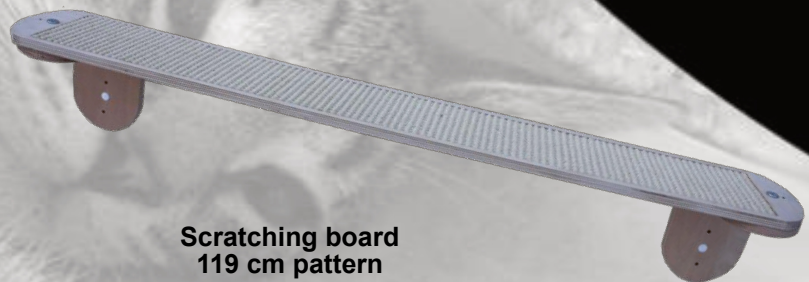

Trunk: natural sisal 60 cm
base: Birch plywood Ø: 40 cm
Nr. AC-20310

Trunk: Sisal Black 80 cm
base: Birch plywood Ø: 50 cm
Nr. AC-20311

Lux - Cat Tribe Ø:13 cm

Trunk: natural sisal 80 cm
base: Birch plywood Ø: 50 cm
Nr. AC-10401

Trunk: Sisal Black 80 cm
base: Birch plywood Ø: 50 cm
Nr. AC-20401

Running boards

Combined from flats

Scratching boards and 2 angle brackets in natural and black

Scratching board medium
17 x 59 cm
Angle brackets 2x

natural Nr. AC-10179
Black Nr. AC-20179

Scratching board Large 17 x 119 cm
Angle brackets 2x

natural Nr. AC-10180
Black Nr. AC-20180

Unique pet products

Scratching board
119 cm pattern

X-Tree

A new style with Danish design base
made of 25 mm wood 14 x 60 cm
sisal trunk 80 cm Ø:13 cm