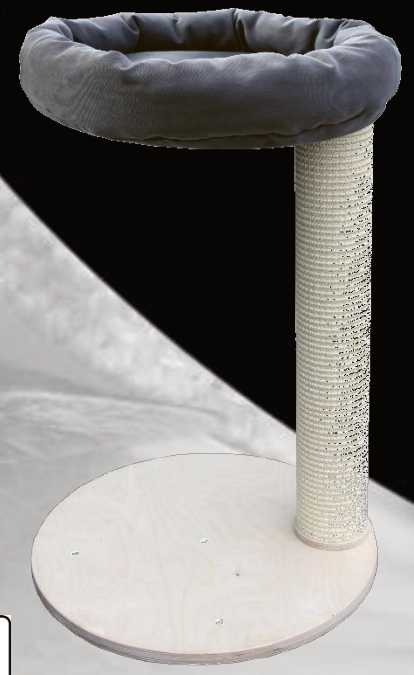

AC-20416

Turq* AC-10417

AC-20417

Replaceable

Recyclable

Washable

Pollux (95 cm) With soft edge

Tubes 80 cm Ø:13 cm
Cuddly pillow Ø:50 cm
base: Birch plywood Ø: 50 cm
with non-slip rubber.

Replaceable Recyclable Washable

Birman (105 cm)

With two lying areas

Tubes 2 x50 cm	Ø:13 cm
Hammock with steel frame.	Ø:45 cm
Cuddly pillow	Ø:40 cm
Base: birch plywood with non-slip rubber.	Ø:60 cm

Natural Sisal	Black Sisal
Cream AC-10501	AC-20501
Black AC-10502	AC-20502
Grey AC-10503	AC-20503

Rex (105 cm)

With two lying areas

Tubes 3 x50 cm	Ø:13 cm
Hammock with steel frame.	Ø:45 cm
Cuddly pillow	Ø:40 cm
Base: birch plywood with non-slip rubber.	Ø:60 cm

Natural Sisal	Black Sisal
Cream Nr. AC-10520	Nr. AC-20520
Black Nr. AC-10521	Nr. AC-20521
Grey Nr. AC-10522	Nr. AC-20522