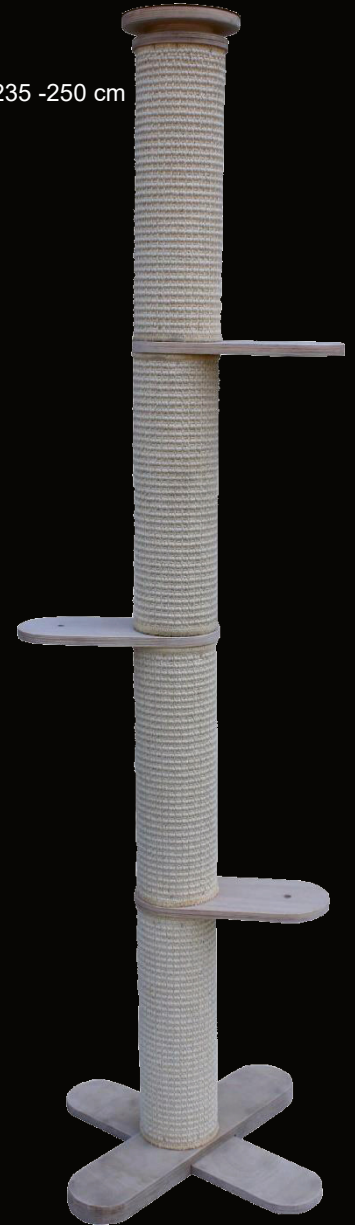

235 -250 cm

H Tower (Kitten Training Room) von 90 bis 240 cm

House Ø:40 & 50 cm

Cuddly pillow Ø:40 & 50 cm

Hammocks Ø:45 & 50

Floor to ceiling model Europe

High-performance fabric NannoCat
Resistant to cat hair and liquids

Simple single tree

Floor-ceiling modell

Tribes 3 x 60 cm Ø:13 cm

Ceiling tube 45 cm Ø:13cm

adjustable range 15 cm. 230-245 cm

base: Birch plywood with non-slip rubber.

Ø:40cm

Natural Sisal	Black Sisal
Cream AC-10700	AC-20700
Black AC-10701	AC-20701
Grey AC-10702	AC-20702